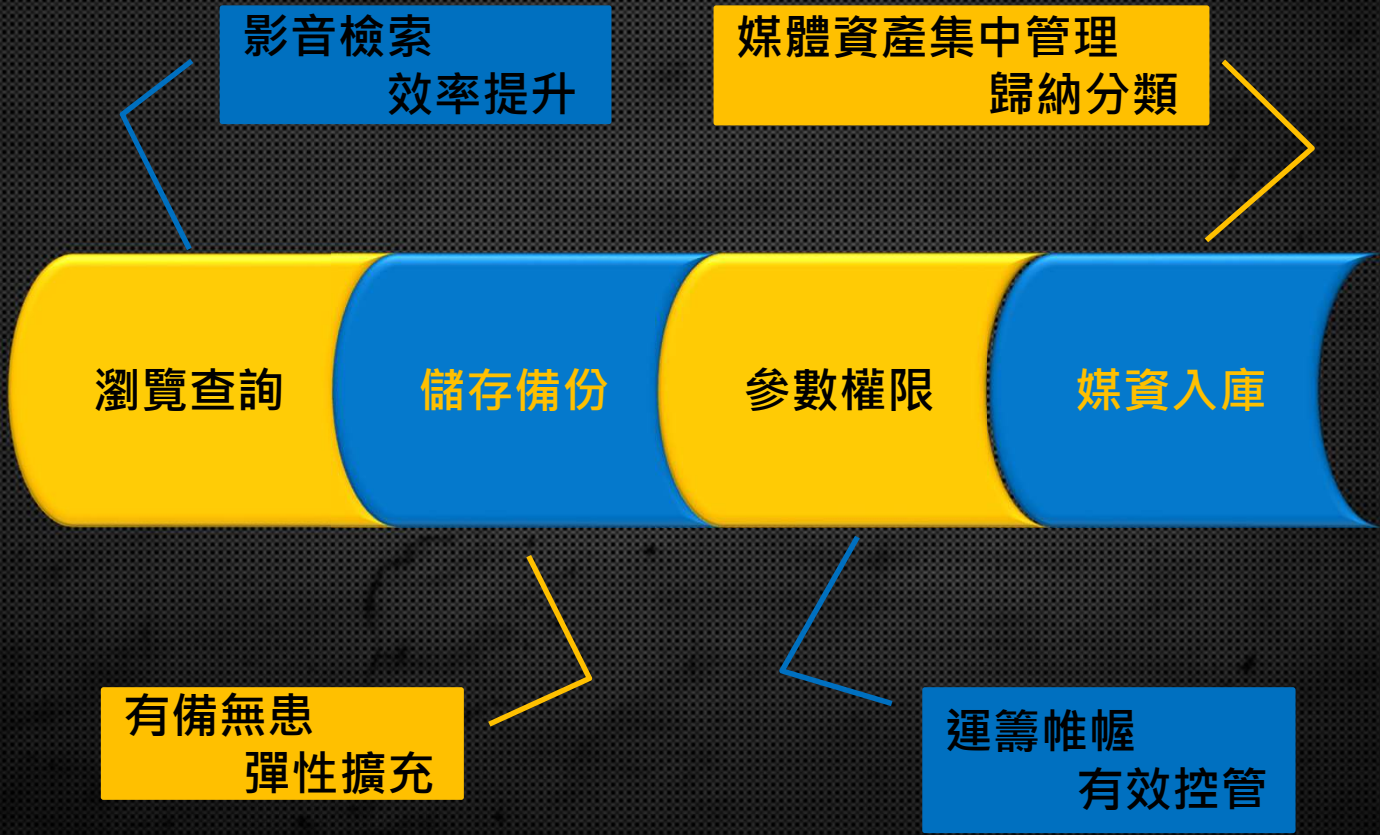

永瑞媒資管理系統
產品優點

CONTENTS

媒資管理系統