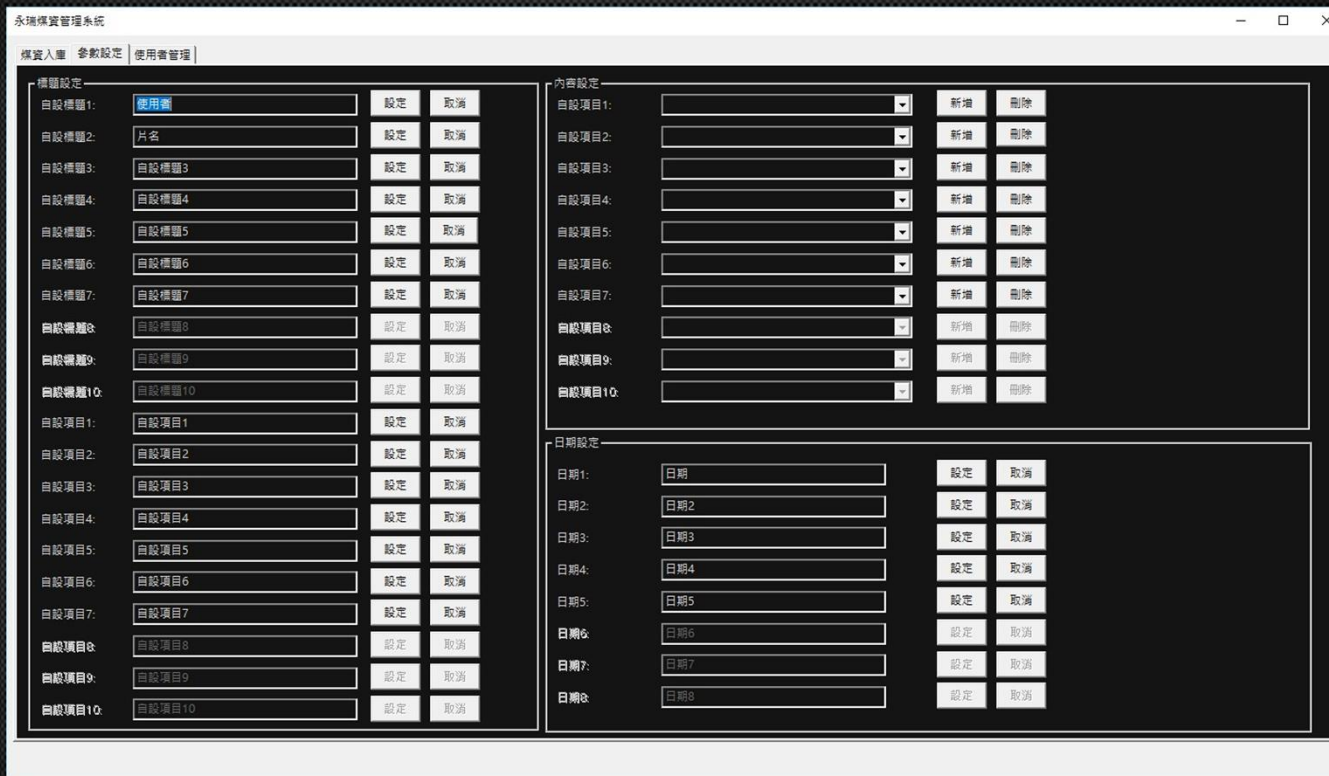

參數設定：

提供標題、日期等欄位供使用者設定，並設有自設項目供管理者依實際狀況彈性修改下拉式選單標題及內容。